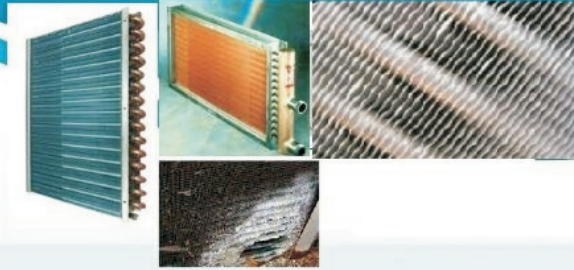

PREVENT ALUMINIUM FIN CORROSION

German
Technology

DUCTABLE VRV/VRF'S CASSETTE CHILLERS

Apply Aluminium Preventive Coating and prevent
Aluminum Fins Corrosion

USE ALUMINIUM PREVENTIVE COATING

Available Pack's

400ML / 1000ML / 4000ML

Tested & Tried
by Customers